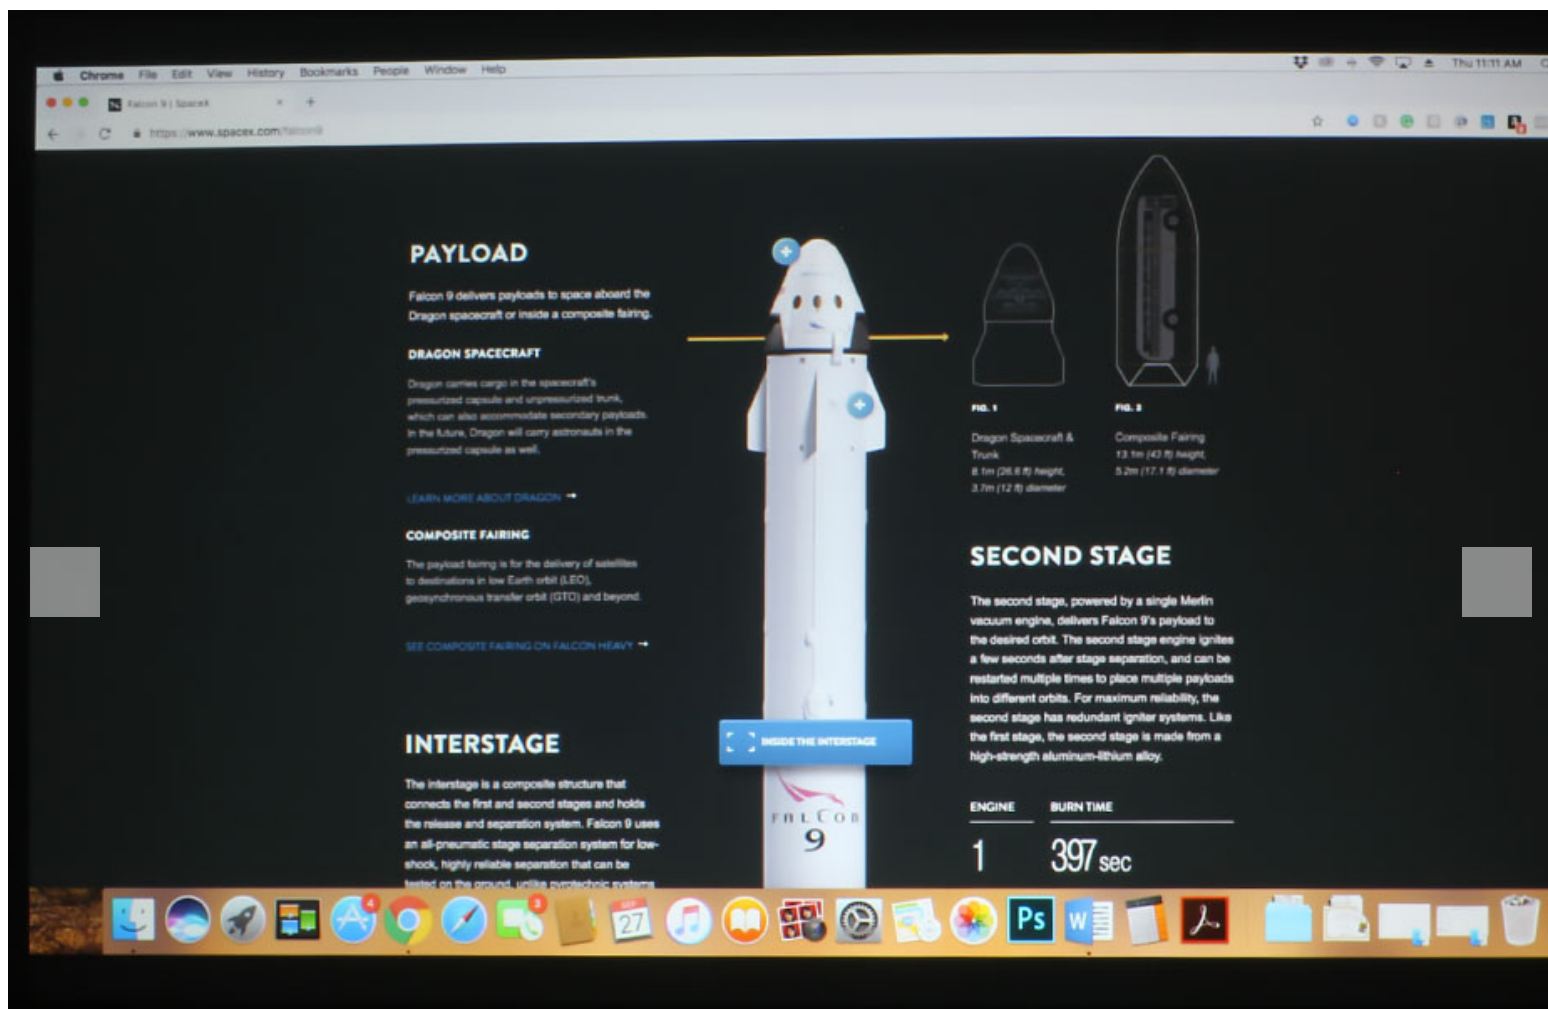

The NEC NP-MC382W projecting in a fully darkened room.